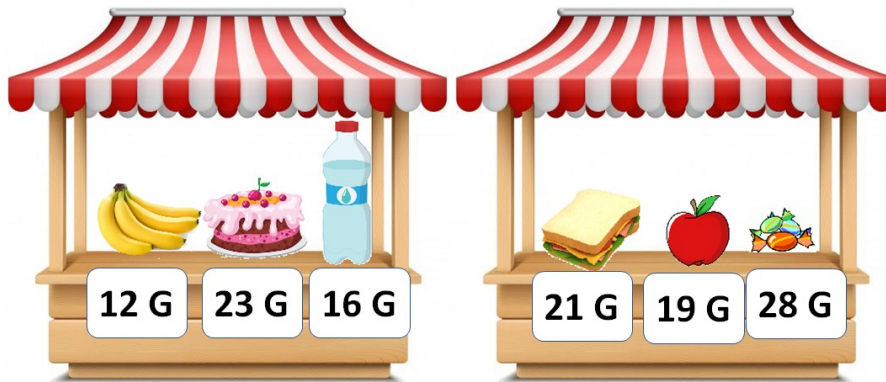

**Warm Up - Number Pyramids**

**Getting Supplies**

**Finding the Treasure**

**The Big Escape**

38 minutes to build  
28 minutes to escape

43 minutes to call  
21 minutes to escape

45 minutes for safety checks  
19 minutes to load  
1 minute to escape