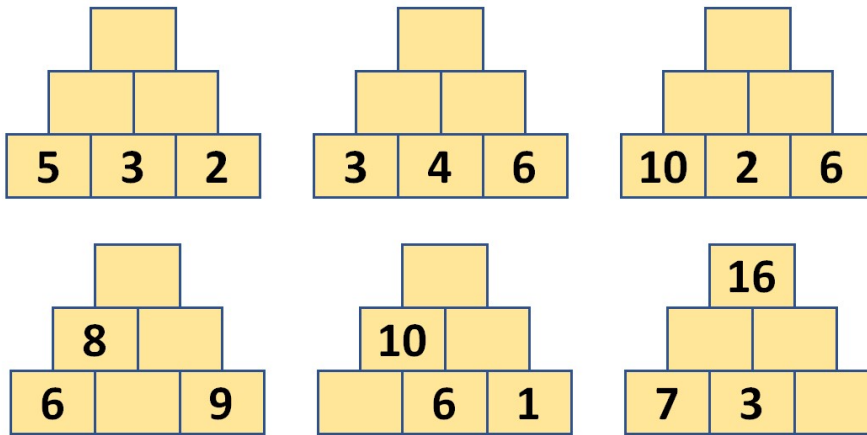

**Warm Up - Number Pyramids**

**Getting Supplies**

**Finding the Treasure**

**The Big Escape**

38 minutes to build  
28 minutes to escape

43 minutes to call  
21 minutes to escape

45 minutes for safety checks  
19 minutes to load  
1 minute to escape